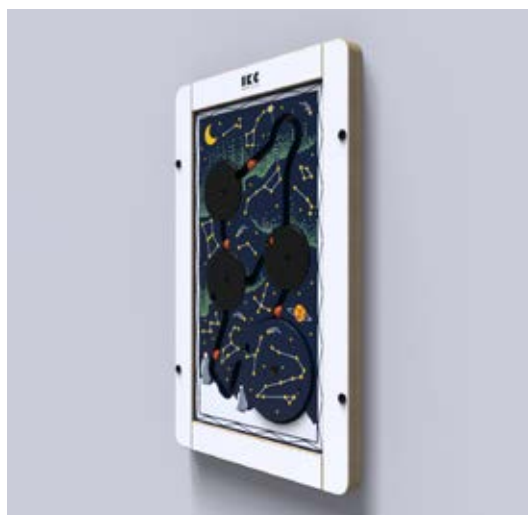

NORTHERN LIGHTS

Northern lights is a wall game where children, by turning the wheels, can help the balls (comets) make a journey through space.

Article no.

PP00702

Dimensions

HxWxD 70 x 45 x 4,5 cm

Weight 5,9 KG