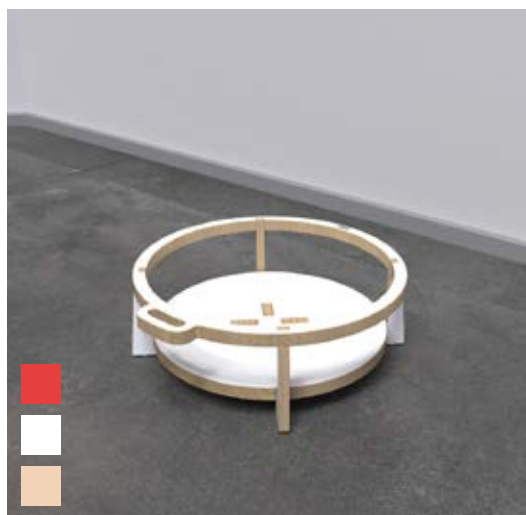

BUXUS SOFTPLAY STOOL

The Buxus Softplay stool is especially designed to hold one of our round softplay elements. The stool protects the PU leather of the softplay elements from rough surfaces like EPDM floors, this increases the lifespan of our already durable softplays.

Article no.

Wood PP00728   Red PP00748
White PP00738

Dimensions

HxWxD 18,5 x 54,5 x 54,5 cm
Weight 6,4 KG