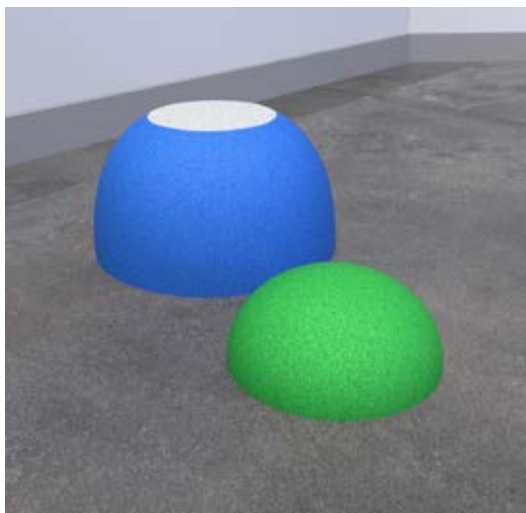

EPDM JUMPING HILLS

The EPDM is constructed from small rubber granules, making it possible to incorporate 3D elements into the floor. The EPDM Jumping hills appeals to the imagination of children and invite them to hop around from hill to hill. The Jumping hills are available in 2 sizes.

Additionally, we also offer similar products as Orca and Tree stump. These kinds of 3D elements add extra play value to your kids' corner by stimulating children to move, jump and climb.

Article no.
Small RB00207
Large RB00208