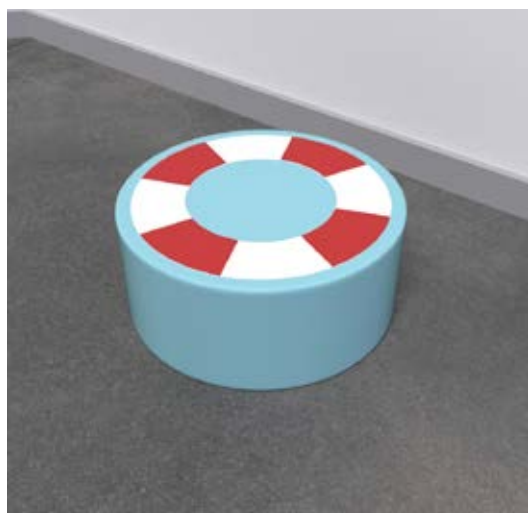

Article no.

SP00054

Dimensions

HxWxD 46 x 46 x 22 cm

Weight 1,3 KG

SOFTPLAY EVY

Softplay Evy is a tough, durable softplay element in the shape of a fox. Evy can be used to sit on, climb on or play with. Evy is a great addition to any play corner.

Article no.

SP00055

Dimensions

HxWxD 44,4 x 62,3 x 20 cm

Weight 2,5 KG

SOFTPLAY LIFE BUOY

Softplay Life buoy is a tough, durable softplay element in the shape of a Life buoy. Softplay Life buoy can be used to sit on, climb or play with and makes a great addition to any play corner.

Article no.

SP00053

Dimensions

HxWxD 46 x 46 x 22 cm

Weight 1,7 KG

Arctic collection Softplay

SOFTPLAY OLLY

Softplay Ollie is a tough, durable softplay element in the shape of an orca. Ollie the orca can be used to play with, sit on or climb on. You can also lie on his belly and use Ollie as a lounger. Ollie makes a great addition to any play corner.