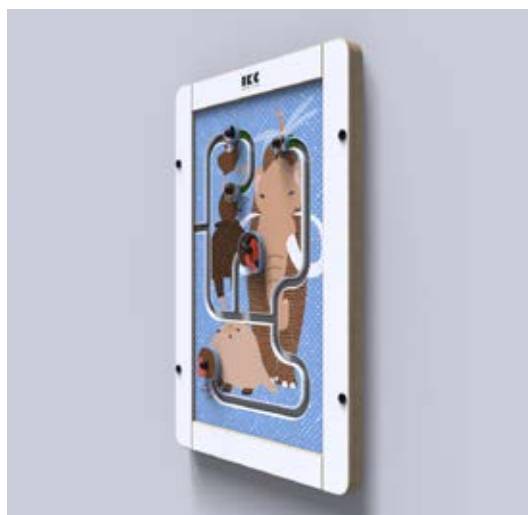

Weight 5,8 KG

ANIMAL FUSION

Animal fusion is a game which challenges children to match the animals by rotating the illustrated cubes. For wall mounting a FM Frame is required.

Article no.

PP00701

Dimensions

HxWxD 70 x 45 x 4,5 cm

Weight 4,4 KG

ICE AGE

Ice age is a game in which children are challenged to find the right head for each illustrated body.

Article no.

PP00704

Dimensions

HxWxD 70 x 45 x 4,5 cm