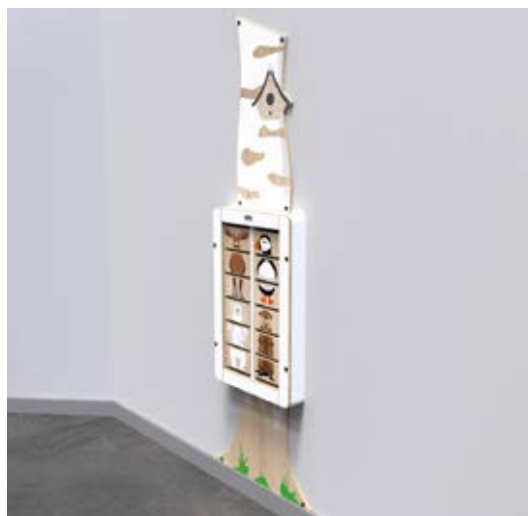

Article no.

PP00707

Dimensions

HxWxD 60 x 60 x 30,3 cm

Weight 11,6 KG

Arctic collection Wall plates

WALL PLATE BIRCH PM

The Birch PM is a wall plate used for mounting rectangular wall games to the wall. Illustrated to look like a birch tree it will make a great addition to any play area.