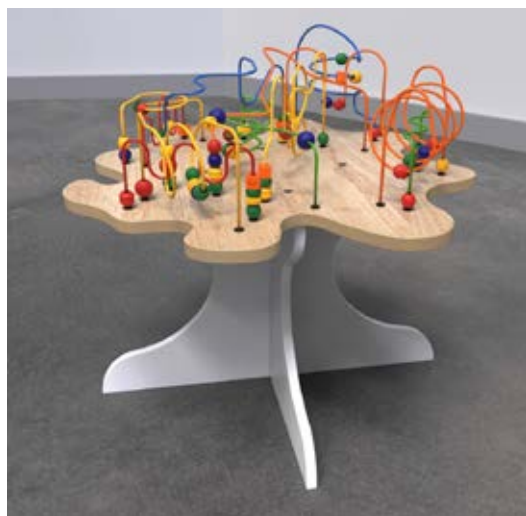

Article no.
PP00516

Supplied with
2 Play modules of choice

Dimensions

HxWxD 92,5 x 167 x 79 cm

Weight 30 KG

Classic collection Play systems

BEADSTREE TABLE

This bead tree table gives children the opportunity to use beads to develop their fine motor skills. And that in a playful way! Children will enjoy themselves for hours with this bead table and you will not suffer from loose toys.