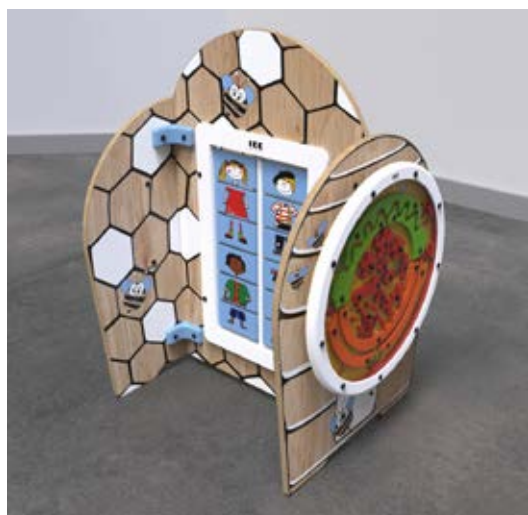

Article no.

Green PP00420

White PP00423

Dimensions

HxWxD 60 x 60 x 6,5 cm

Weight 8,5 KG

WALL PLATE

To mount our play wheels to the wall, a wall plate is required. The wall plate is available in the same colors as our play wheels and ensure the installation is a easy job.

Play system Four fun is a play element in the form of a tower, on which two round and two rectangular wall games are mounted. The play system can be used as a stand-alone play element or as part of a larger play corner.

Article no.
PP00510

Usually supplied with
2 Play modules of choice
2 Play wheels of choice

Dimensions

HxWxD 111,5 x 56 x 56 cm

Weight 30 KG

HONEY PLAY

The Honey play free standing system resembles a giant honey comb hive and houses a fun play module and two of our colourful play wheels. The FSC-certified, durable beech wood frames ensure long-lasting and safe fun for all children.