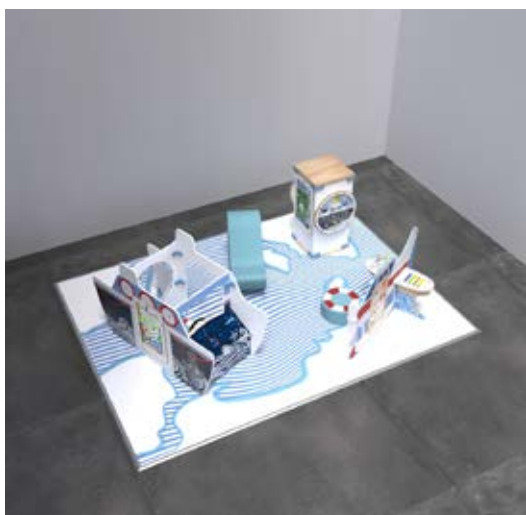

Dimensions

Height wall 230cm

Width wall 300cm

Depth: 200cm

Floor size 6 M²

Arctic collection Corners

ARCTIC LARGE PLAY CORNER 12M²

With this complete play corner you can easily add play value to your organisation. The corner is developed by our designers as a ready-to-play kids' corner that fits perfectly into the corner of any room.

This kids' corner contains wall and floor decorations, five softplay elements, four play modules on the wall and play system Splash down. Additionally, the play corners offers two interactive play systems, one with a 17 inch touchscreen and one with a 21 inch touchscreen.

Dimensions

Height wall 230cm

Width wall 400cm

Depth: 300cm

Floor size 12 M²

ARCTIC FREE STANDING PLAY CORNER 12M²

With this complete play corner you can easily add play value to your organisation. The corner is developed by our designers as a ready-to-play kids' corner that can be places as a free-standing play area in any room.