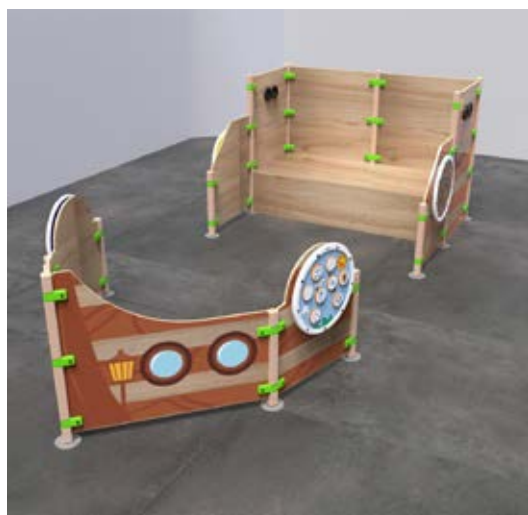

This ready-to-play kids corner is made of six fences with four play modules and three interactive play systems with a 17, 10 and 21 inch touch screen. These three interactive screens contain the Arctic adventures software. In addition, there are also two play systems with modules, a Beadstree table, a Delta 32 inch touchtable and a Delta 65 inch touch screen in this play area. These touch screens contain special software suitable for children from 6 to 12+ years old.

Dimensions

Floor size 10 M²

Fences Playhouses

PLAYHOUSE WATCH TOWER

Playhouse Watch tower is a playhouse made of fence panels in the shape of a watchtower. The inside of the Watch tower is equipped with a raised platform where children can climb on and slide down. Children can use the platform to look out over the entire area through the plastic dome.

Dimensions

HxWxD 238 x 240 x 245 cm

PLAYHOUSE SHIP AHOY

Playhouse Ship ahoy is a playhouse that consists out of several playfences and is shaped like the front and back of a ship. Four round play modules are mounted on to the outside of the ship. Ship ahoy contains a raised platform where children can climb higher to have a look through the binoculars. The playhouse can be used as a stand-alone play element or as part of a larger play corner.