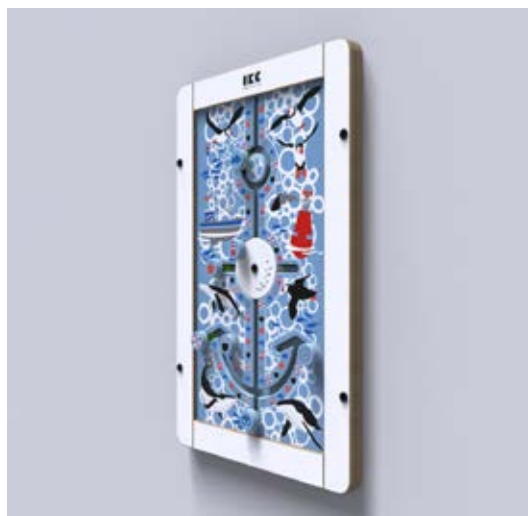

Arctic collection Play modules

ANCHORS AWEIGH

Anchors aweigh is a sorting game in which children have to finish the pattern by moving the symbols to the right place.

Article no.

PP00700

Dimensions

HxWxD 70 x 45 x 4,5 cm

Weight 5,8 KG