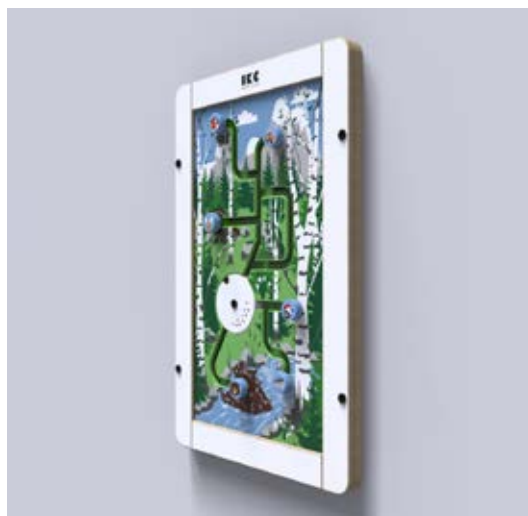

Arctic collection Play modules

INTO THE WOODS

Into the woods is a game which challenges children to sort the animals to bring them back to their homes.

Article no.

PP00703

Dimensions

HxWxD 70 x 45 x 4,5 cm

Weight 5,8 KG