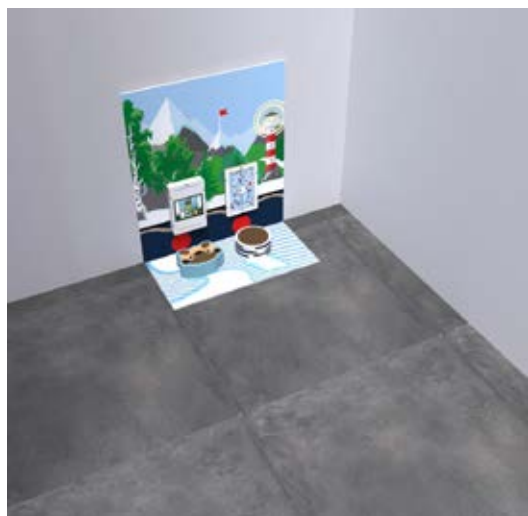

Dimensions

Height wall 230cm

Width wall 200cm

Floor size 2 M²