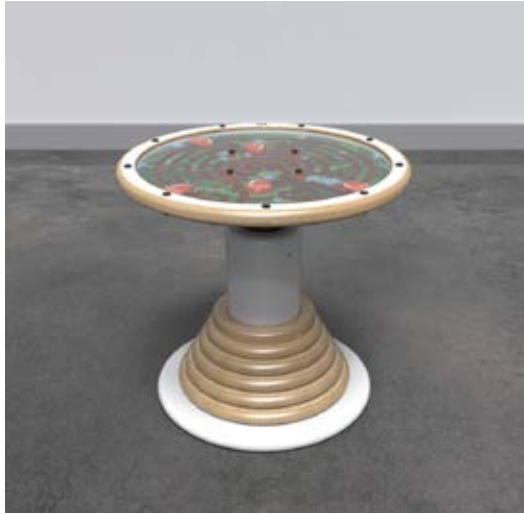

Article no.
PP00710

Supplied with
1 Play module of choice

Dimensions

HxWxD 100 x 148 x 84 cm

Weight 22,1 KG

Arctic collection Play systems

SWINGING TOP MAZE

Swinging top maze play system is a play element in which a play module is placed on a weighted round leg. Balance the plate to get the 4 balls in the holes.