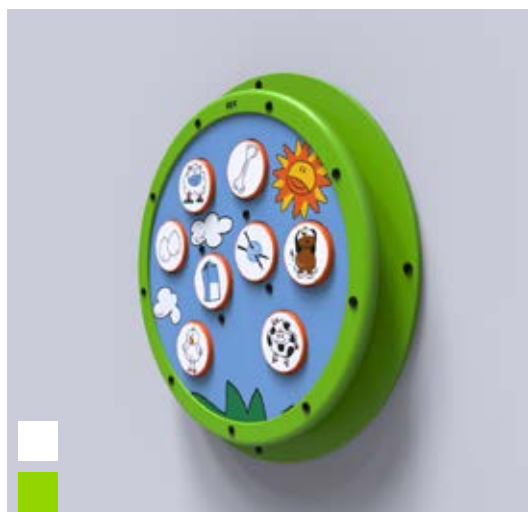

Classic collection

Play wheels

CLOCK AROUND

The Clock around Playwheel is an educational tool for children as they learn to tell the time & discover the changing seasons. As with a normal clock, children can move the hands of the clock until the correct time is indicated.

Article no.

Green PP00470

White PP00472

Dimensions

HxWxD 60 x 60 x 6,5 cm

Weight 8 KG

MATCH AND POP

Match & Pop is a unique wall game, in which children learn combinations between animals and objects in a playful way. The play panel can be attached to the wall or to an IKC play system, which means that the game does not take up much space.