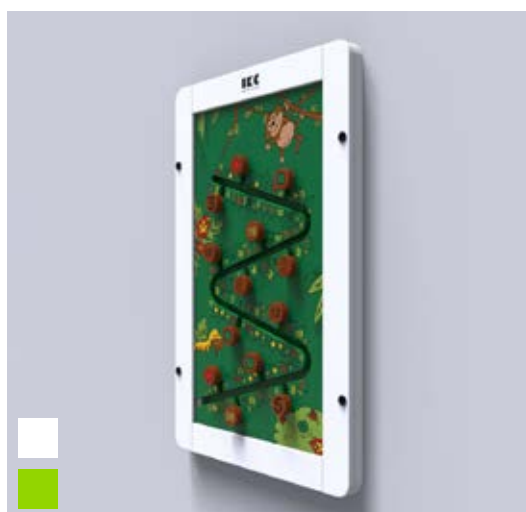

CRAZY MIRROR

Children have always been fascinated by their own reflection. The Crazy mirror gives this another dimension. Move and twist in front of the mirror and be amazed by the shape of your reflection. Children will get aware of their reflection in a funny way!

Article no.

Green PP00404

White PP00405

Dimensions

HxWxD 70 x 45 x 3 cm

Weight 4,5 KG

JUNGLE FEVER

Jungle Fever is very simple but equally as educational. Children can simply move the numbers and figures around and will learn to recognise the symbols and numbers and how to place them in the correct order.