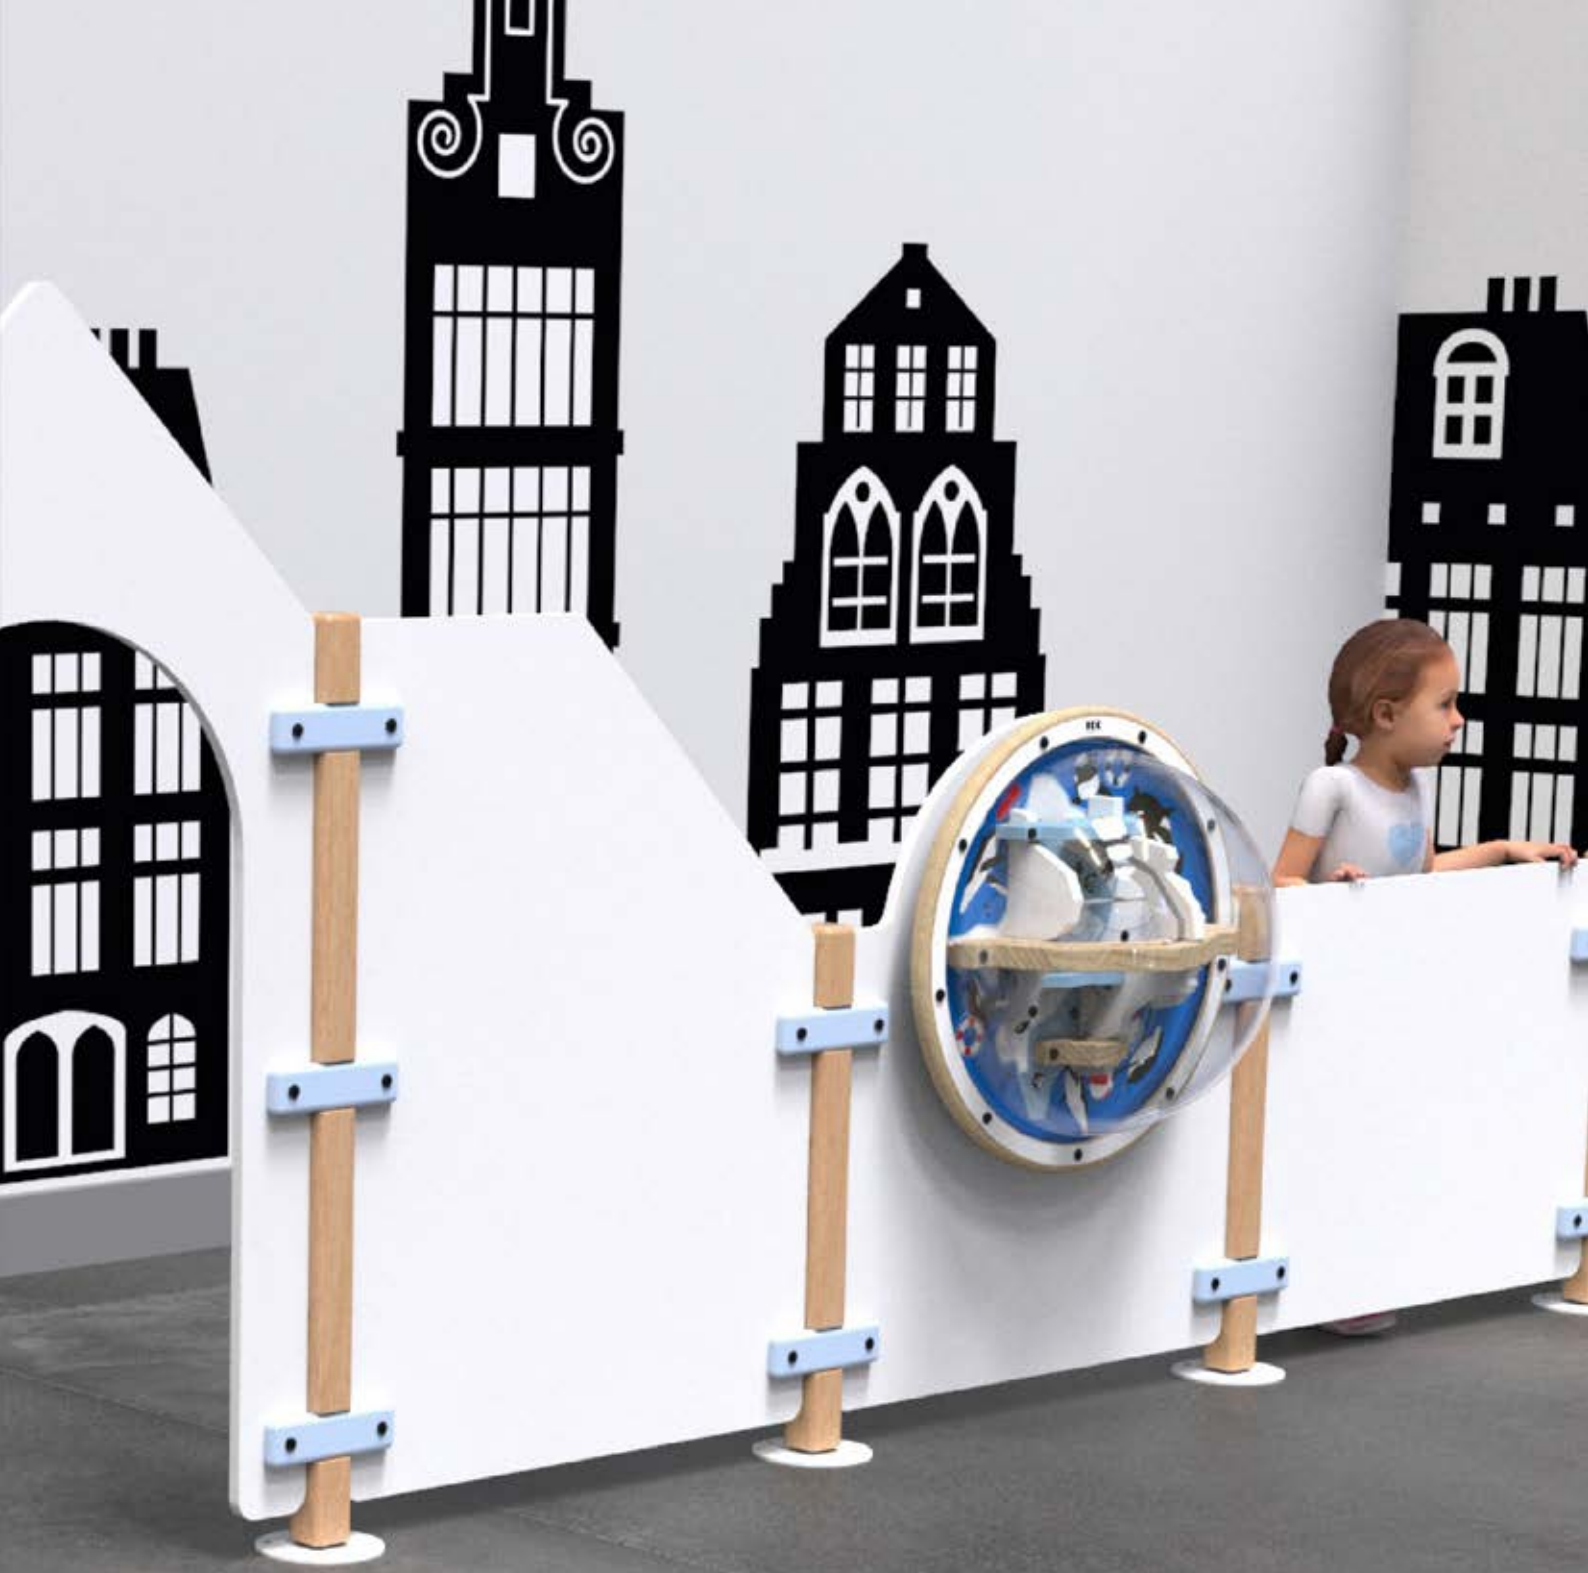

The EPDM play floors are of high quality and offer children a safe surface to play on. The flooring is slip resistant and ensures that the impact of a fall is absorbed.

Article no.

Small BL00051

Large BL00050

CLIMBING GRIPS

These sturdy climbing grips can be mounted on a straight or sloping wall.

Children can climb up a little and move from left to right. Stimulate the children's imagination by placing printed Forex on the wall behind the grips. This way the children can imagine themselves climbing trees or mountains.

Article no.

RB00260

Fences

With our play area child fences and play panels, you can easily create a complete play wall or dedicated play area. An IKC child fence has distinctive, wooden poles to connect the different play modules to each other. This can create a fantasy world for multiple children, with, for example, a play panel in the form of a castle wall, a steering wheel of race car, or a hole looking into a secret world. Combine the different child fences with round and square-shaped wall games, soft plays, and children's furniture for a complete and finished look.

HW00514

Dimensions

HxWxD 107,3 x 75,5 x 72,6 cm

Weight 14 KG

FENCE DASHBOARD

Fence Dashboard is a play panel that contains a dashboard with steeringwheel. It is a real temptation for children to get behind the wheel and drive away into their own world of imagination.